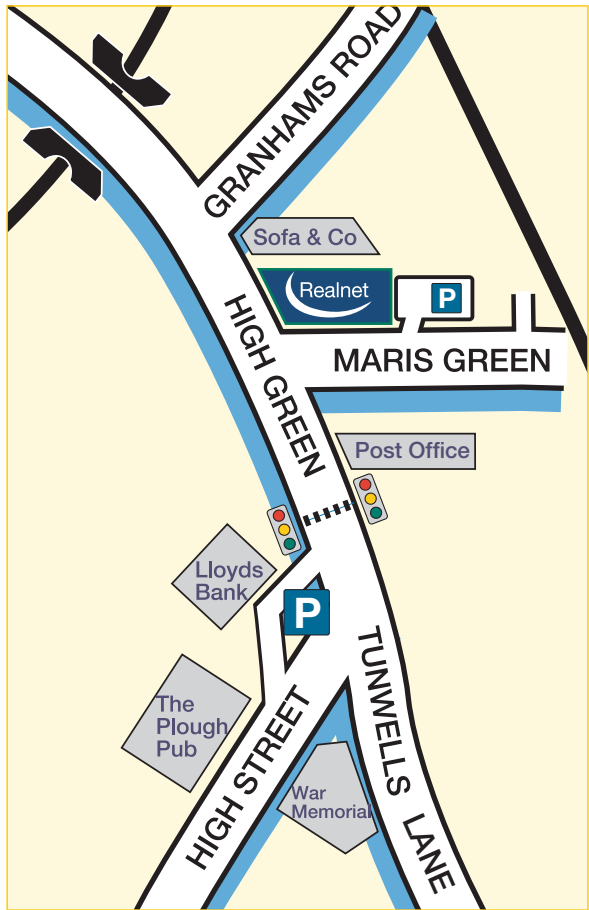

A1301 **A10** **M11 North**
Trumpington
Cambridge City Centre

Cambridge

A1307

Addenbrooke's **NHS**
NHS Trust
Cambridge
Haverhill

Realnet.ltd.uk

Royston
London Kings Cross

A1307
Cambridge
Haverhill
Addenbrooke's **NHS**
NHS Trust

one

**SHELFORD
RECREATION
GROUND**

A1301 **A505** **M11 South**
Sawston
Saffron Walden

Stansted Airport
London Liverpool Street

Little Shelford
Whittlesford
Harston (B1368)
Fowlmere (B1368)